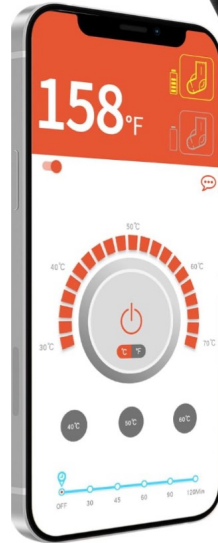

KIT INCLUDES

- (1) DCD771 20V MAX* 1/2" DRILL/DRIVER,
- (1) DCF885 1/4" IMPACT DRIVER,
- (2) 20V MAX* LITHIUM ION BATTERIES,
- (1) 20V MAX* CHARGER,
- (1) CONTRACTOR BAG

SCHMIDT LIVESTOCK

POWER BANK
5000mah